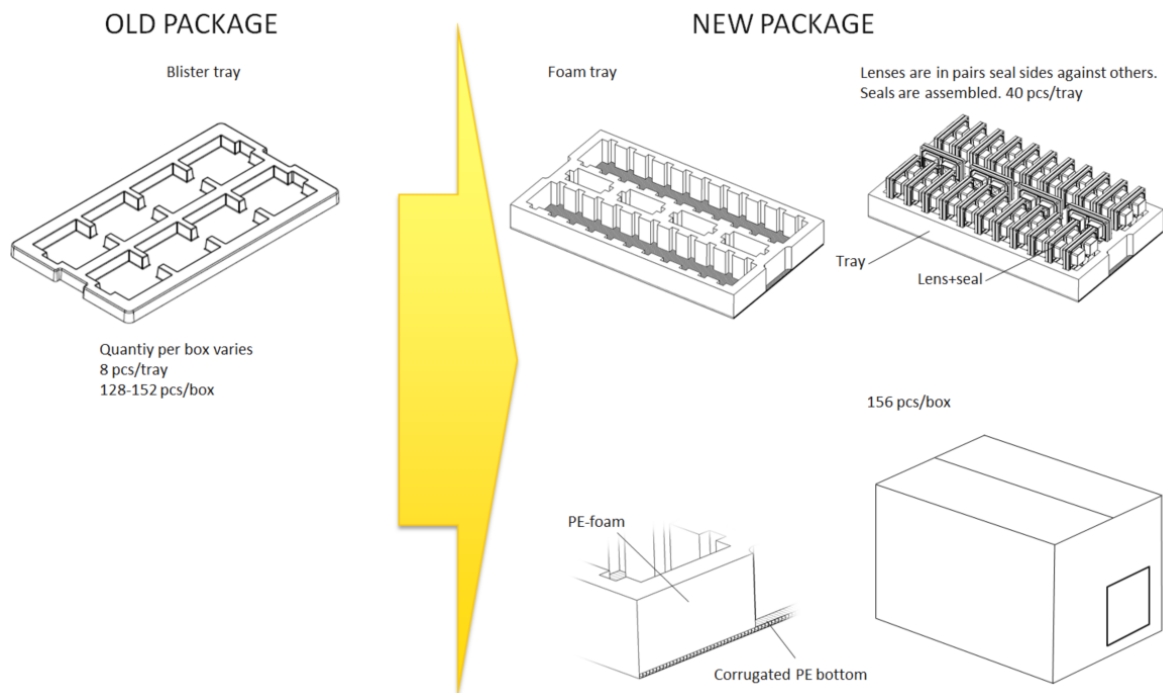

PRODUCT CHANGE NOTIFICATION

Date: April 20, 2017
PCN: PCN LEDIL 134 a, b, c

Subject: PCN 134.b - Change of packaging methods

Description: As part of our continuous improvement process regarding the logistics LEDiL has changed the packaging methods of 2X2MX product families.

Time line: This change is valid immediately.

Changes: Change of packaging methods to 2X2MX families

Continues on page 4

Page 3 (6)	Contact information:			
	Olli Laakkio Product Manager Salorankatu 10 24240 SALO, FINLAND olli.laakkio@ledil.com	Veijo Isojunno Product Manager Salorankatu 10 24240 SALO, FINLAND veijo.isojunno@ledil.com	Henri Uutela Product Manager Salorankatu 10 24240 SALO, FINLAND henri.uutela@ledil.com	Olga Cherepenina Product Marketing Manager Salorankatu 10 24240 SALO, FINLAND olga.cherepenina@ledil.com