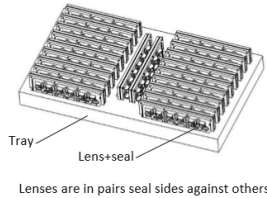

**Time line:** This change is valid immediately.

**Changes:** Change of packaging methods 2x6 families

Continues on page 2.

# PRODUCT CHANGE NOTIFICATION

Date: April 20, 2017  
PCN: PCN LEDIL 134 a, b, c

**Subject: PCN 134.a - Change of packaging methods (CONTINUED FROM PAGE1)**

Changes: Change of packaging methods 2x6 families

Step 1. Seal is assembled to the lens

Step 2. 40 lenses loaded in one tray.

Step 3. Heat seal shrink wrapping.

Step 4. Load 3 full trays to carton. 120 lenses in one carton.

Step 5. Pack carton sheet and Certificate of Compliance document.