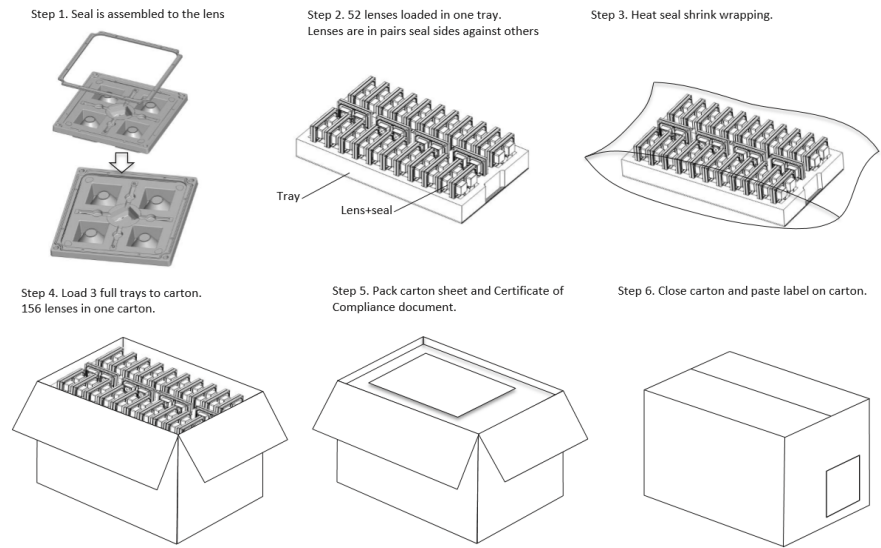

## PRODUCT CHANGE NOTIFICATION

Date: April 20, 2017  
 PCN: PCN LEDIL 134 a, b, c

**Subject: PCN 134.b - Change of packaging methods**

**Description:** As part of our continuous improvement process regarding the logistics LEDiL has changed the packaging methods of 2X2MX product families.

**Time line:** This change is valid immediately.

**Changes:** Change of packaging methods to 2X2MX families

Continues on page 4

|            |  |  |  |  |
|------------|--|--|--|--|
| Page 3 (6) | Contact information:   |  |  |  |
|            | Olli Laakkio<br>Product Manager<br>Salorankatu 10<br>24240 SALO, FINLAND<br><a href="mailto:olli.laakkio@ledil.com">olli.laakkio@ledil.com</a> | Veijo Isojunno<br>Product Manager<br>Salorankatu 10<br>24240 SALO, FINLAND<br><a href="mailto:veijo.isojunno@ledil.com">veijo.isojunno@ledil.com</a> | Henri Uutela<br>Product Manager<br>Salorankatu 10<br>24240 SALO, FINLAND<br><a href="mailto:henri.uutela@ledil.com">henri.uutela@ledil.com</a> | Olga Cherepenina<br>Product Marketing Manager<br>Salorankatu 10<br>24240 SALO, FINLAND<br><a href="mailto:olga.cherepenina@ledil.com">olga.cherepenina@ledil.com</a> |

**PRODUCT CHANGE NOTIFICATION**

Date: April 20, 2017  
PCN: PCN LEDIL 134 a, b, c

**Subject: PCN 134.b - Change of packaging methods (CONTINUED FROM PAGE 3)**

Changes: Change of packaging methods to 2X2 families