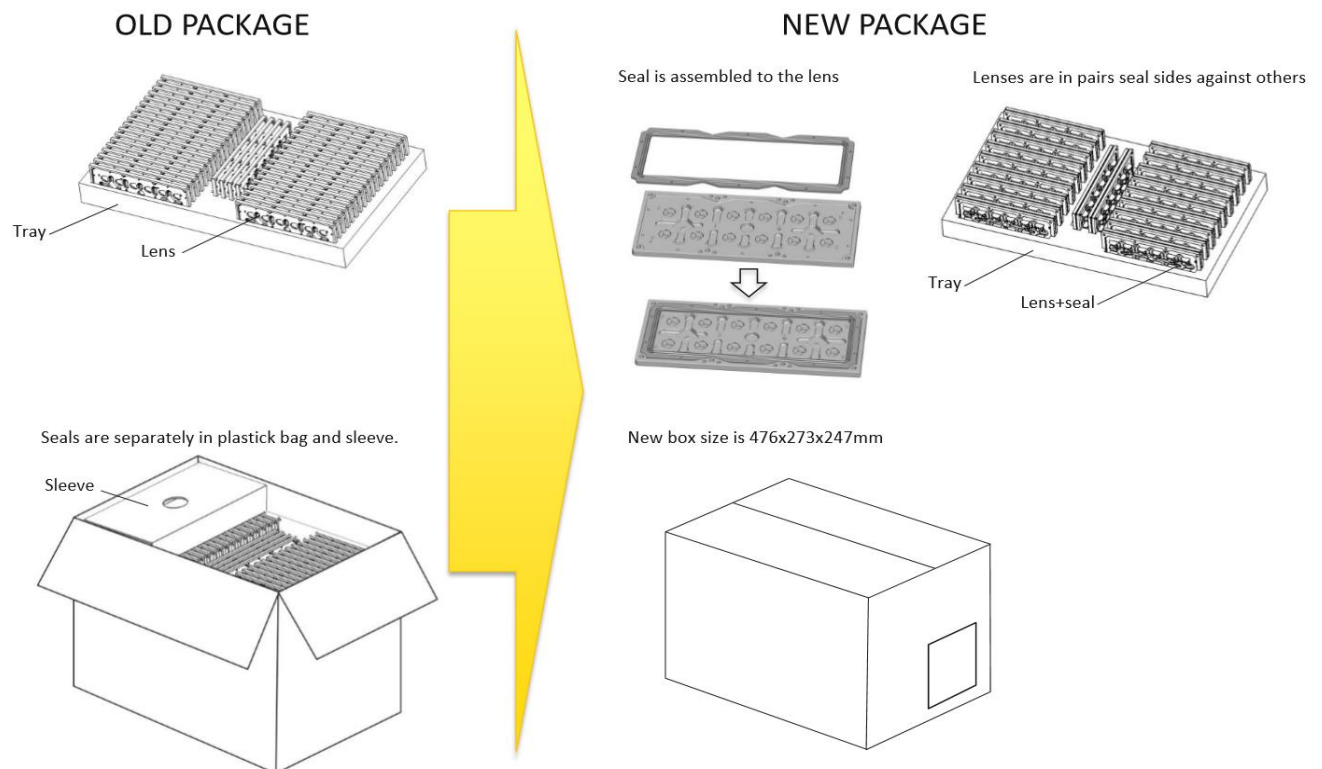

## PRODUCT CHANGE NOTIFICATION

Date: April 20, 2017  
 PCN: PCN LEDIL 134 a, b, c

**Subject: PCN 134.a - Change of packaging methods**

**Description:** As part of our continuous improvement process regarding the logistics LEDiL has changed the packaging methods of 2X6 product families. Packing quantities remains the same.

**Time line:** This change is valid immediately.

**Changes:** Change of packaging methods 2x6 families

Continues on page 2.

Step 1. Seal is assembled to the lens

Step 2. 40 lenses loaded in one tray.

Step 3. Heat seal shrink wrapping.

Step 4. Load 3 full trays to carton. 120 lenses in one carton.

Step 5. Pack carton sheet and Certificate of Compliance document.