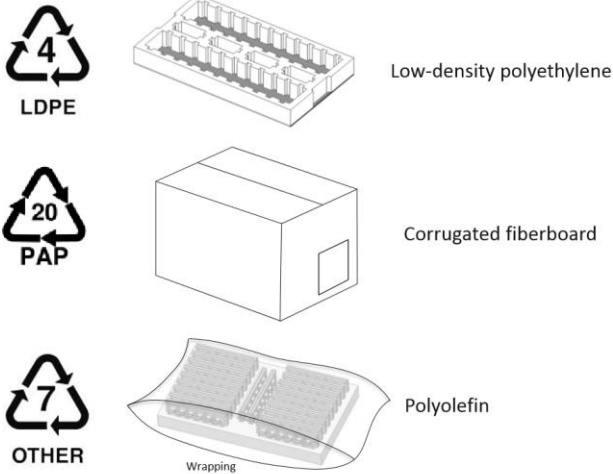

## PRODUCT CHANGE NOTIFICATION

Date: April 20, 2017  
 PCN: PCN LEDIL 134 a, b, c

**Subject: PCN 134.b - Change of packaging methods**

**Description:** As part of our continuous improvement process regarding the logistics LEDiL has changed the packaging methods of 2X2MX product families.

**Time line:** This change is valid immediately.

**Changes:** Change of packaging methods to 2X2MX families

Continues on page 4

|            |  |  |  |  |
|------------|--|--|--|--|
| Page 3 (6) | Contact information:   |  |  |  |
|            | Olli Laakkio<br>Product Manager<br>Salorankatu 10<br>24240 SALO, FINLAND<br><a href="mailto:olli.laakkio@ledil.com">olli.laakkio@ledil.com</a> | Veijo Isojunno<br>Product Manager<br>Salorankatu 10<br>24240 SALO, FINLAND<br><a href="mailto:veijo.isojunno@ledil.com">veijo.isojunno@ledil.com</a> | Henri Uutela<br>Product Manager<br>Salorankatu 10<br>24240 SALO, FINLAND<br><a href="mailto:henri.uutela@ledil.com">henri.uutela@ledil.com</a> | Olga Cherepenina<br>Product Marketing Manager<br>Salorankatu 10<br>24240 SALO, FINLAND<br><a href="mailto:olga.cherepenina@ledil.com">olga.cherepenina@ledil.com</a> |

**PRODUCT CHANGE NOTIFICATION**

Date: April 20, 2017  
PCN: PCN LEDIL 134 a, b, c

**Subject: PCN 134.b - Change of packaging methods (CONTINUED FROM PAGE 3)**

Changes: Change of packaging methods to 2X2 families